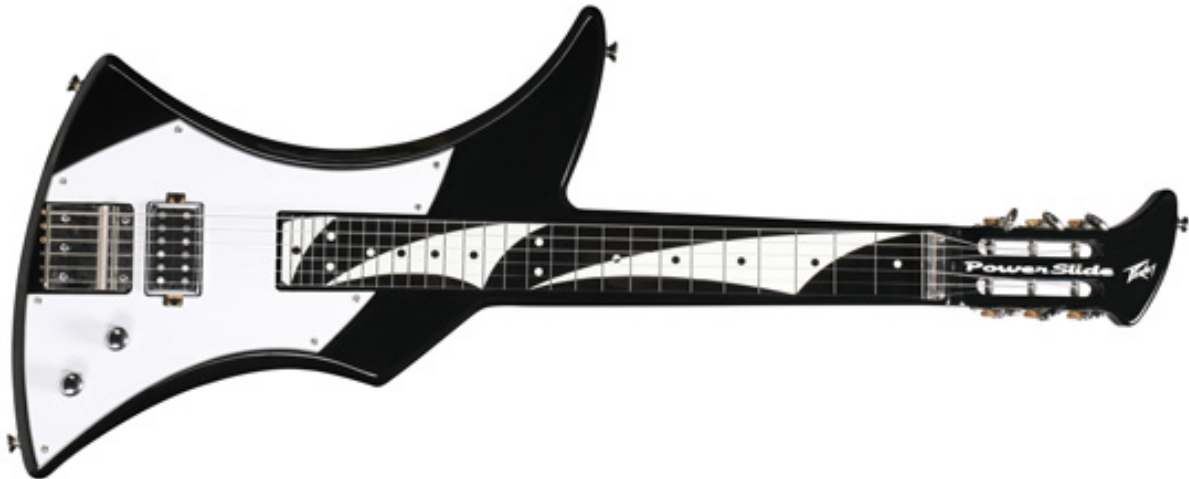

Power Slide™ Black

INNOVATION. AMPLIFIED.™

OVERVIEW

It's not a Lap Steel, not a Dobro, and it's not a conventional steel guitar. This instrument is in response to the huge number of requests we've gotten for a lap type steel that could be played standing up. The shape of the PowerSlide is designed to position the playing surface (fingerboard) to the left of the players body allowing unhampered access to the playing surface. The unique 4 point suspension and the special "Y" strap enable the PowerSlide to be played either horizontally or vertically (and almost anywhere in between).

FEATURES

- Revolutionary next generation slide instrument, ergonomically designed for maximum playability
- Patent pending multi-point strap system allows for multiple vertical and horizontal playing styles
- Unique magnet loaded pickup with patented variable coil mode control
- Radical patent pending design provides unprecedented neck access in vertical playing position
- .013 - .056 nickel wound strings
- Specially designed "Y" strap included
- Specially designed padded bag included
- Steel slide included
- Weight Unpacked: 6.17 lb(2.8 kg)
- Weight Packed: 9.26 lb(4.2 kg)
- Width Packed: 18.75"(47.625 cm)
- Height Packed: 39.75"(100.965 cm)
- Depth Packed: 3.75"(9.525 cm)