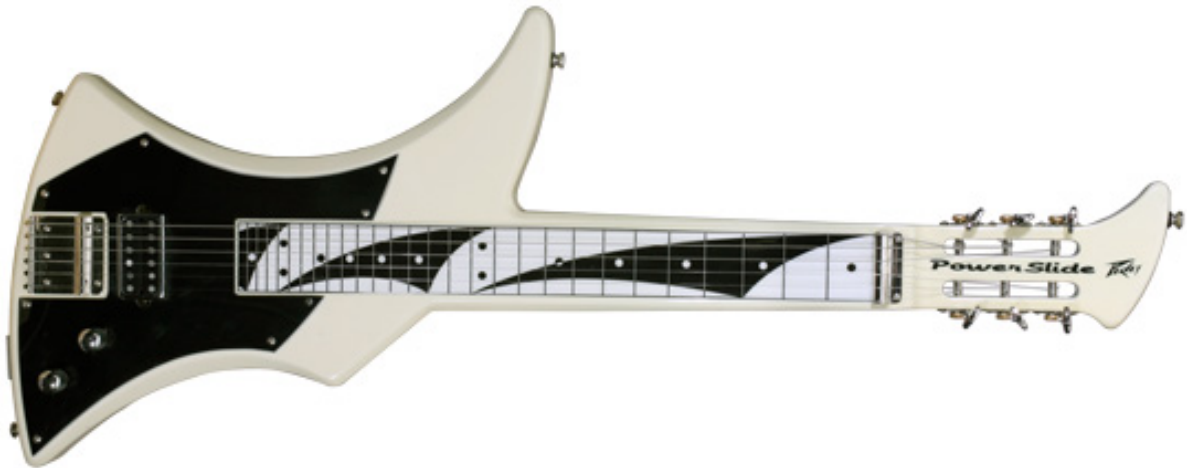

Power Slide™ Ivory

INNOVATION. AMPLIFIED.™

OVERVIEW

It's not a Lap Steel, not a Dobro, and it's not a conventional steel guitar. This instrument is in response to the huge number of requests we've gotten for a lap type steel that could be played standing up. The shape of the PowerSlide is designed to position the playing surface (fingerboard) to the left of the players body allowing unhampered access to the playing surface. The unique 4 point suspension and the special "Y" strap enable the PowerSlide to be played either horizontally or vertically (and almost anywhere in between).

FEATURES

- Revolutionary next generation slide instrument, ergonomically designed for maximum playability
- Patent pending multi-point strap system allows for multiple vertical and horizontal playing styles
- Unique magnet loaded pickup with patented variable coil mode control
- Radical patent pending design provides unprecedented neck access in vertical playing position
- .013 - .056 nickel wound strings
- Specially designed "Y" strap included
- Specially designed padded bag included
- Steel slide included
- Weight Unpacked: 6.17 lb(2.8 kg)
- Weight Packed: 9.26 lb(4.2 kg)
- Width Packed: 18.75"(47.625 cm)
- Height Packed: 39.75"(100.965 cm)
- Depth Packed: 3.75"(9.525 cm)