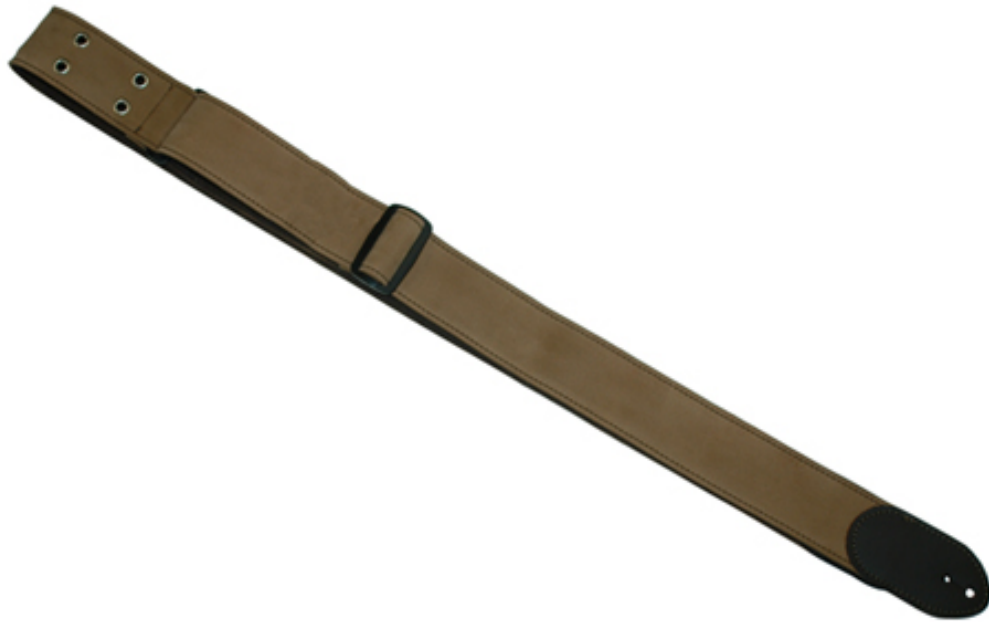

# Tan Metal Canvas Strap

INNOVATION. AMPLIFIED.™

## OVERVIEW

Tan Metal Canvas Strap

## FEATURES

- High quality canvas strap with metal eyelets and nylon backing
- 2" width
- Available in black or tan
- Strap adjusts from 49" to 62"
- Weight Packed: 0.29 lb(0.13 kg)
- Width Packed: 2"(5.08 cm)
- Height Packed: 14"(35.56 cm)
- Depth Packed: 2"(5.08 cm)