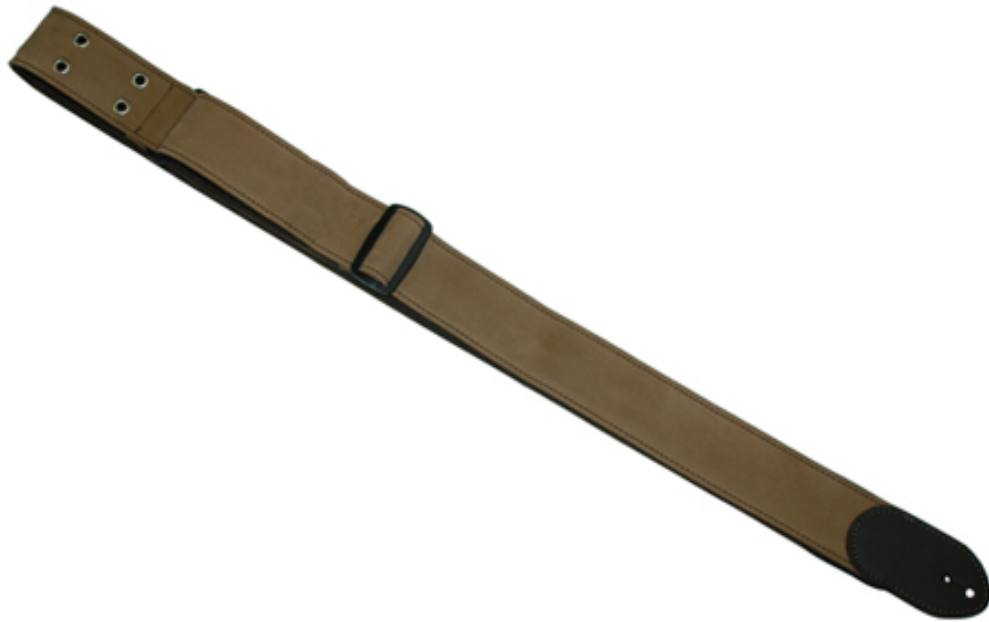

Tan Metal Canvas Strap

OVERVIEW

Tan Metal Canvas Strap

FEATURES

- High quality canvas strap with metal eyelets and nylon backing
- 2" width
- Available in black or tan
- Strap adjusts from 49" to 62"
- Weight Packed: 0.29 lb(0.13 kg)
- Width Packed: 2"(5.08 cm)
- Height Packed: 14"(35.56 cm)
- Depth Packed: 2"(5.08 cm)