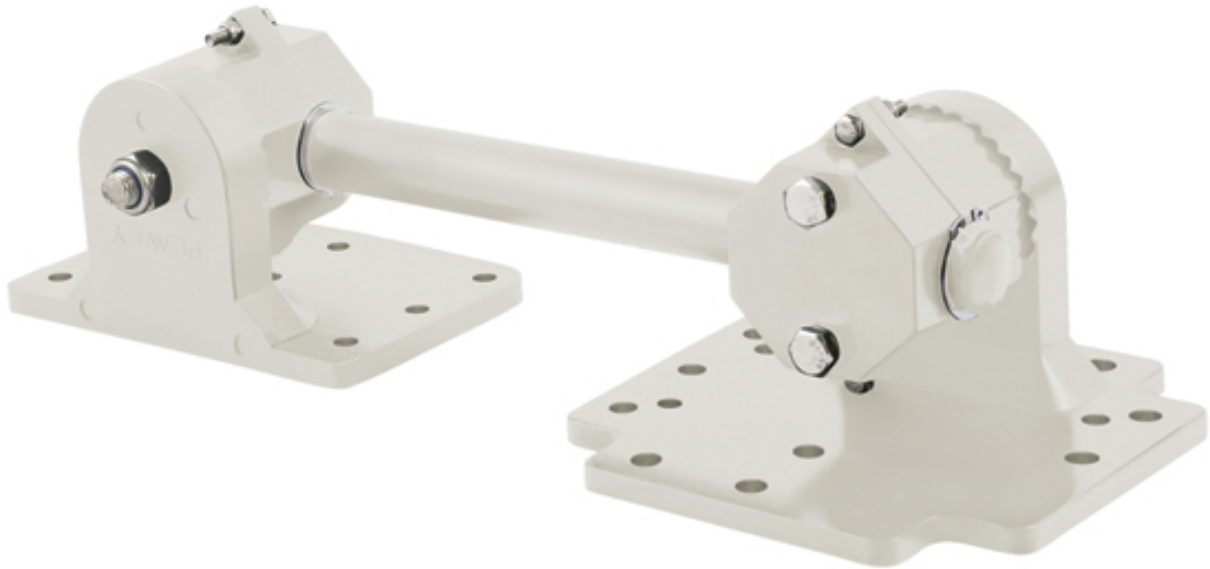

VM 70 - WHT

OVERVIEW

VM 70 - WHT

FEATURES

- VM 70s allow for mounting the Impulse 12D speaker cabinet from the bottom mounting flange
- Supports up to 70 lbs.
- Designed as a ceiling or wall-mount bracket
- Mounting bracket can be used with the Stadia™ II, Stadia IIT, and Impulse® 200/1012/PR® 12, Impulse 500/1015/PR15, Impulse 100/PR10, SSE™ 15, SSE 12, SSE 10 and the Impulse 12D
- Weight Packed: 7.00 lb(3.175 kg)
- Width Packed: 6.25"(15.875 cm)
- Height Packed: 16"(40.64 cm)
- Depth Packed: 4.75"(12.065 cm)