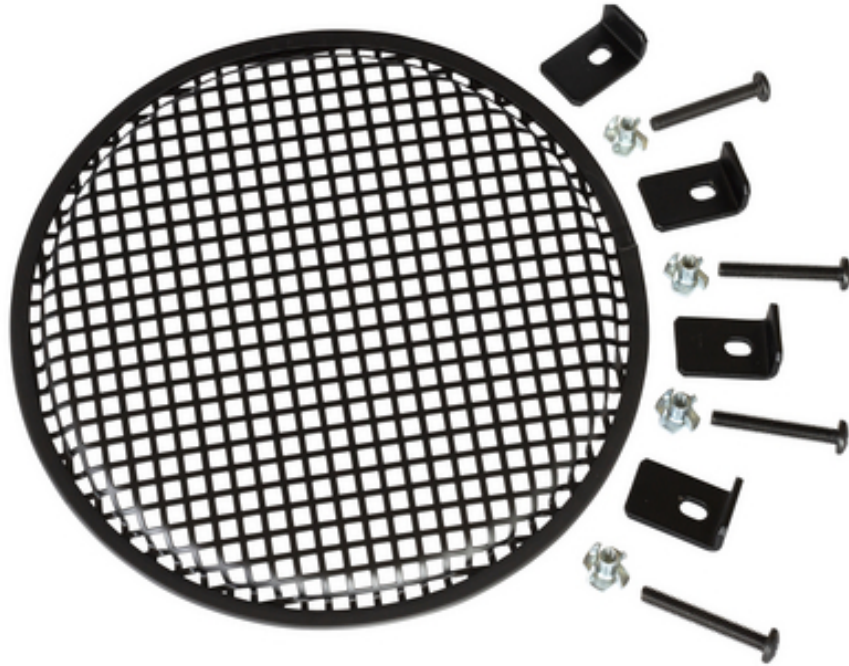

12 Inch Grille Kit

OVERVIEW

12 Inch Grille Kit

FEATURES

- Manufactured from 1.2mm steel
- Matte black powder coated paint finish
- Surrounded with rubber trim insulator to reduce rattle
- Four 90 degree mounting brackets and 1/4-20 hardware included
- Weight Unpacked: 1.17 lb(0.531 kg)
- Weight Packed: 1.17 lb(0.531 kg)
- Width Packed: 12.125"(30.7975 cm)
- Height Packed: 12.125"(30.7975 cm)
- Depth Packed: 1.5"(3.81 cm)