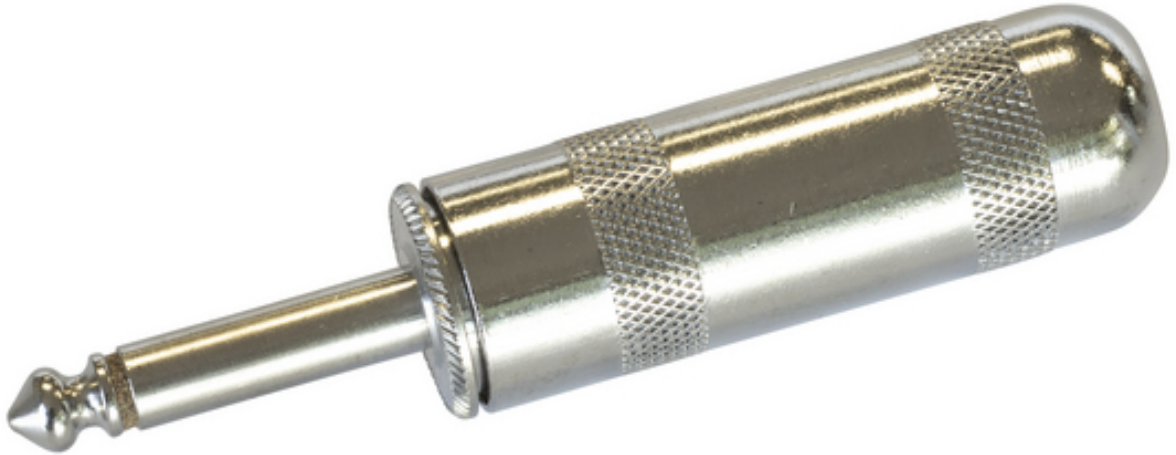

70 - Switchcraft 1/4 inch 2-conductor large phone plug

OVERVIEW

Peavey® Switchcraft® 1/4" 2-conductor cable mount plug with a nickel-plated handle and screw terminals.

FEATURES

- Switchcraft 1/4" 2-conductor large phone plug, screw terminals
- One per package
- Weight Unpacked: 0.11 lb(0.051 kg)
- Weight Packed: 0.11 lb(0.051 kg)
- Width Packed: 2.5"(6.35 cm)
- Height Packed: 5"(12.7 cm)
- Depth Packed: 0.75"(1.905 cm)