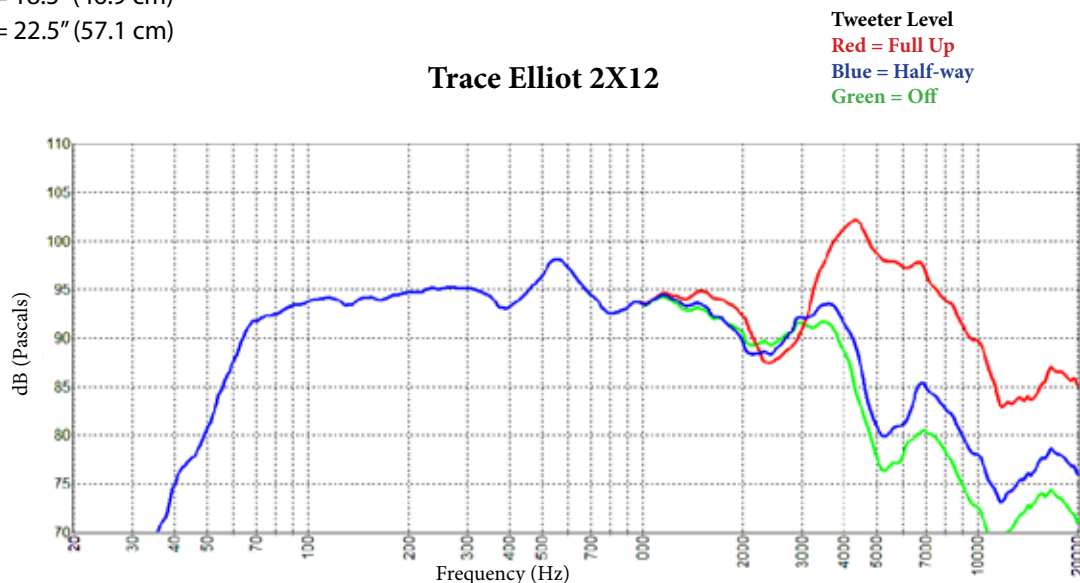

Trace Elliot® TE Pro 2x12 Cabinet

- One ultra high end 12" coaxial driver paired with its 12" woofer-only compliment
- 8 Ohms; 1000W(rms) power handling capability (conservative)
- Dual plane baffle with coaxial driver mounted on the slanted portion for superior HF dispersion
- Substantially reinforced 15mm Poplar plywood construction
- Extremely durable weatherproof two stage epoxy coating with added metal corners
- Dual parallel Neutrik Speakon® ¼" combination input jacks
- Top and side recessed handles for easier maneuverability
- Logo and foot/recesses on three sides allow for solid and attractive horizontal or vertical stacking with all other TE Pro Series cabs
- Optional 3" heavy duty locking casters and screws included
- Top recess to accommodate the new TE-1200 bass amp head
- Removable protective front panel with magnetic retainers
- Newly designed crossover with improved overload protection

80.44 lbs (36.5 kg) w/o casters
84.63 lbs (38.4 kg) with casters
H = 30.3" (76.9 cm)
W = 21.0" (53.3 cm)
D (w/o casters) = 18.5" (46.9 cm)
D (with casters)= 22.5" (57.1 cm)

Trace Elliot 2X12

Warranty registration and information for U.S. customers available online at
www.traceelliot.com/warranty
or use the QR tag below