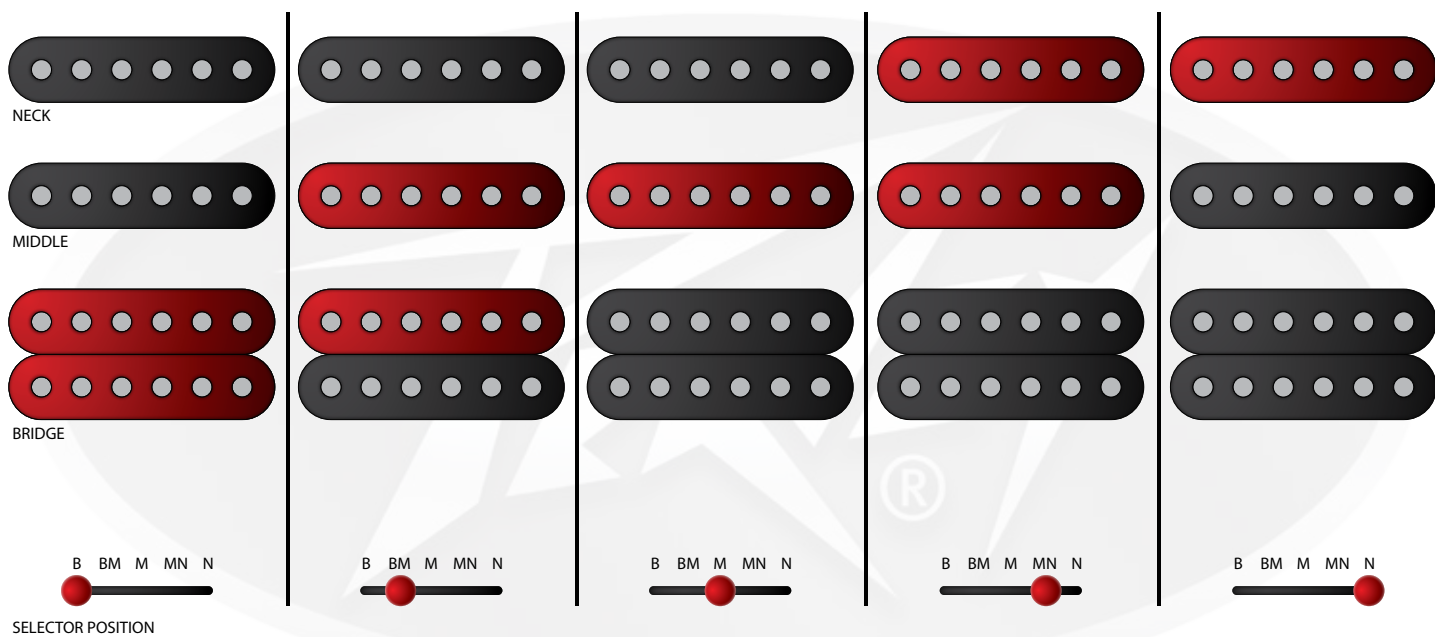

RAPTOR® PLUS PICKUP SWITCHING

AVAILABLE CASES/BAGS

Peavey Part #00444840 Rectangular Guitar Case
Peavey Part #00478950 Molded Electric Guitar Case
Peavey Part #00722780 Nylon Guitar Bag

THANK YOU FOR PURCHASING GENUINE PEAVEY® PRODUCTS!