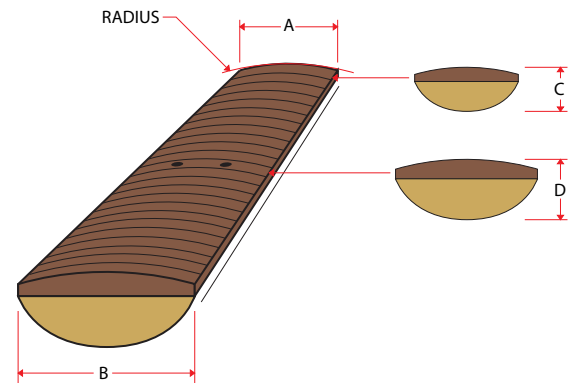

SPECIFICATIONS

Neck Material: Maple

Frets: 22-frets 2.5mm wide x 1.1mm tall

Neck Type: Bolt on

Bridge: Fulcrum Tremolo

Hardware Color: Chrome

Neck Pickup: Single Coil

Body Wood: Solid basswood

Middle Pickup: Single Coil

Fingerboard: Rosewood

Bridge Pickup: Dual Coil Humbucker

Inlays: 6mm white dots

NECK DIMENSIONS

Scale/Length: 25.5", 22 frets

a. Width at Nut: 1.65" (42mm)

b. Width at Last Fret: 2.25" (57.5 mm)

c. Thickness at 1st Fret: .768" (19.5mm)

d. Thickness at 12th Fret: .846" (21.5mm)

Radius: 12"

BRIDGE PICKUP

Peavey® USA Design

Construction: Dual exposed coil

Magnet Type: Ceramic 5 magnet, wide magnetic pole pieces

Magnet Type: Ceramic 5 bar with wide magnetic pole pieces

Description: 9k dc. Calibrated for mid position for warmth and clarity. Adjusted inductance to retain vintage tone with more sensitive response.