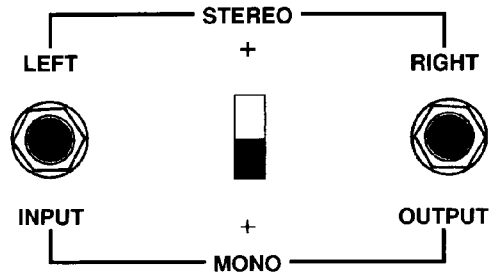

While primarily designed as a guitar enclosure, the CLASSIC 410E also

makes an excellent choice for the top-end of a biamped bass rig. This gives the bass more "guitar-type" high harmonics resulting in a more balanced tone with a lot of punch.

Classic 410E

A PRODUCT OF PEAVEY ELECTRONICS CORP.
MERIDIAN, MS MADE IN U.S.A.

STEREO: 8 OHMS/CHANNEL

MONO: 16 OHMS

WARNING: DO NOT PLACE SWITCH IN MONO POSITION WHILE THE CABINET IS HOOKED UP IN A STEREO CONFIGURATION. THIS MAY RESULT IN DAMAGE TO THE AMPLIFIER.