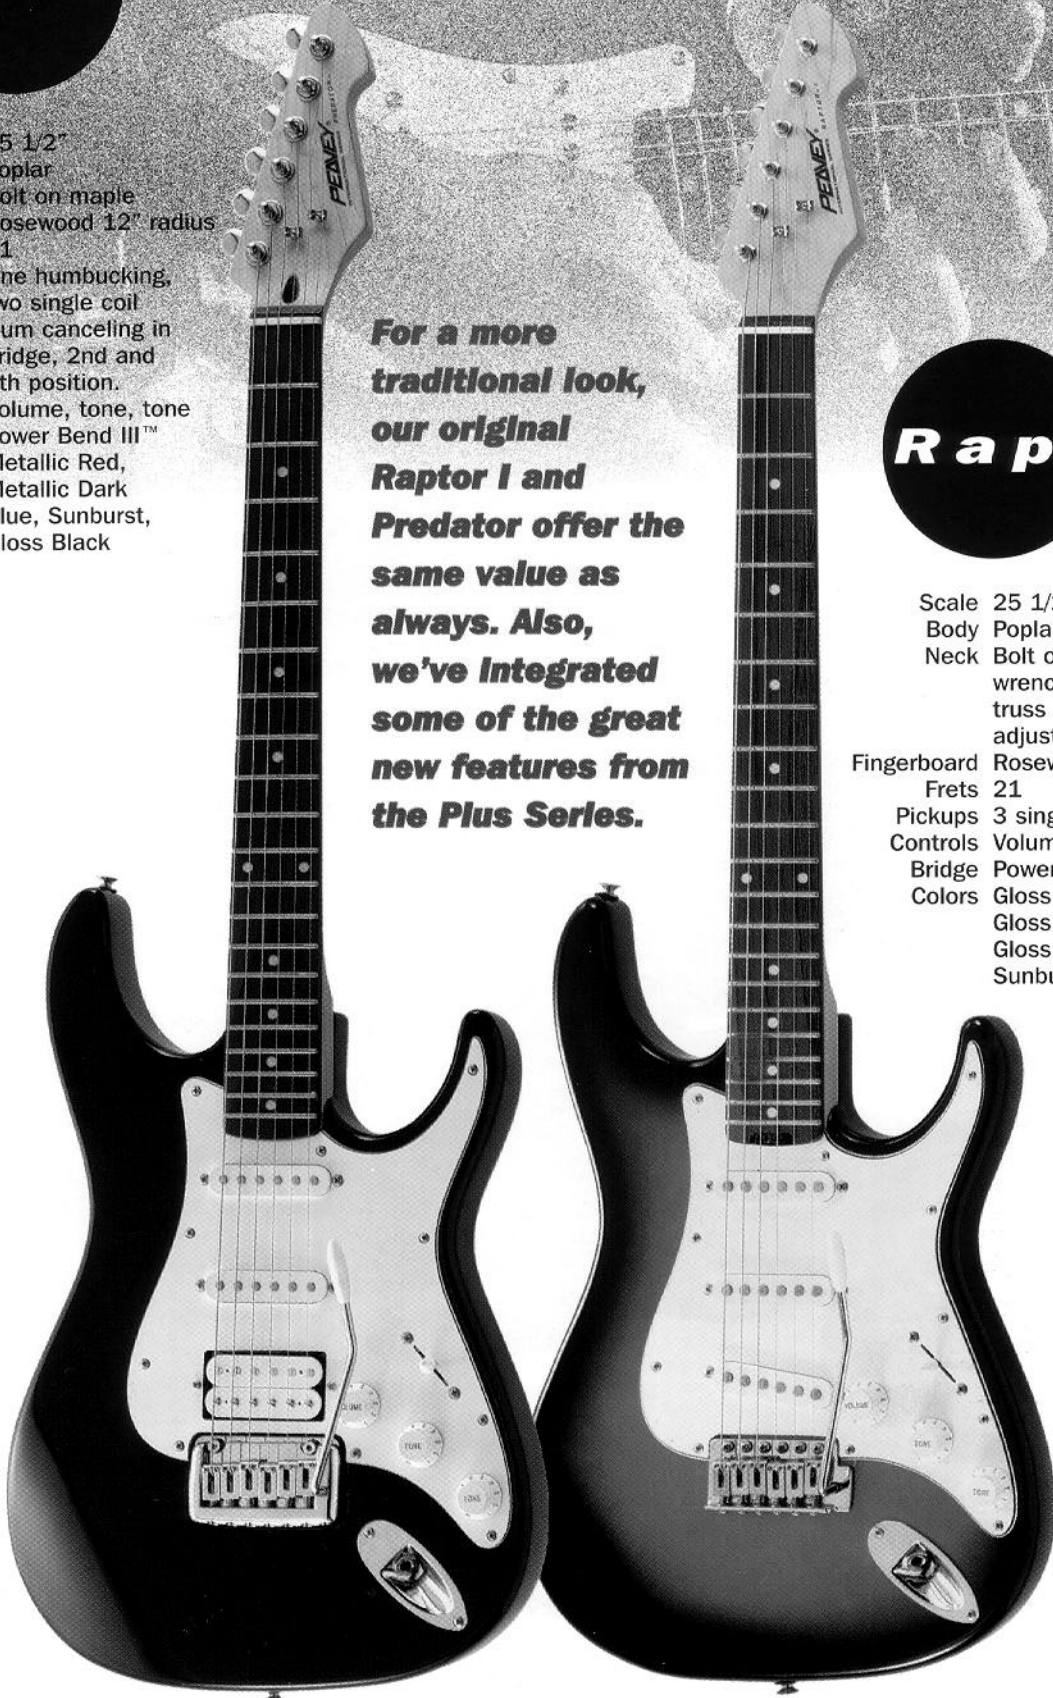

Predator™

Scale 25 1/2"
Body Poplar
Neck Bolt on maple
Fingerboard Rosewood 12" radius
Frets 21
Pickups One humbucking,
two single coil
Selector switch Hum canceling in
bridge, 2nd and
4th position.
Controls Volume, tone, tone
Bridge Power Bend III™
Colors Metallic Red,
Metallic Dark
Blue, Sunburst,
Gloss Black

**For a more
traditional look,
our original
Raptor I and
Predator offer the
same value as
always. Also,
we've integrated
some of the great
new features from
the Plus Series.**

Raptor I®

Scale 25 1/2"
Body Poplar
Neck Bolt on maple,
wrench-less
truss rod
adjustment wheel
Fingerboard Rosewood, 12" radius
Frets 21
Pickups 3 single coil
Controls Volume, Tone, Tone
Bridge Power Bend
Colors Gloss Black,
Gloss White,
Gloss Red,
Sunburst

Predator™
Gloss Black

Raptor I®
Sunburst