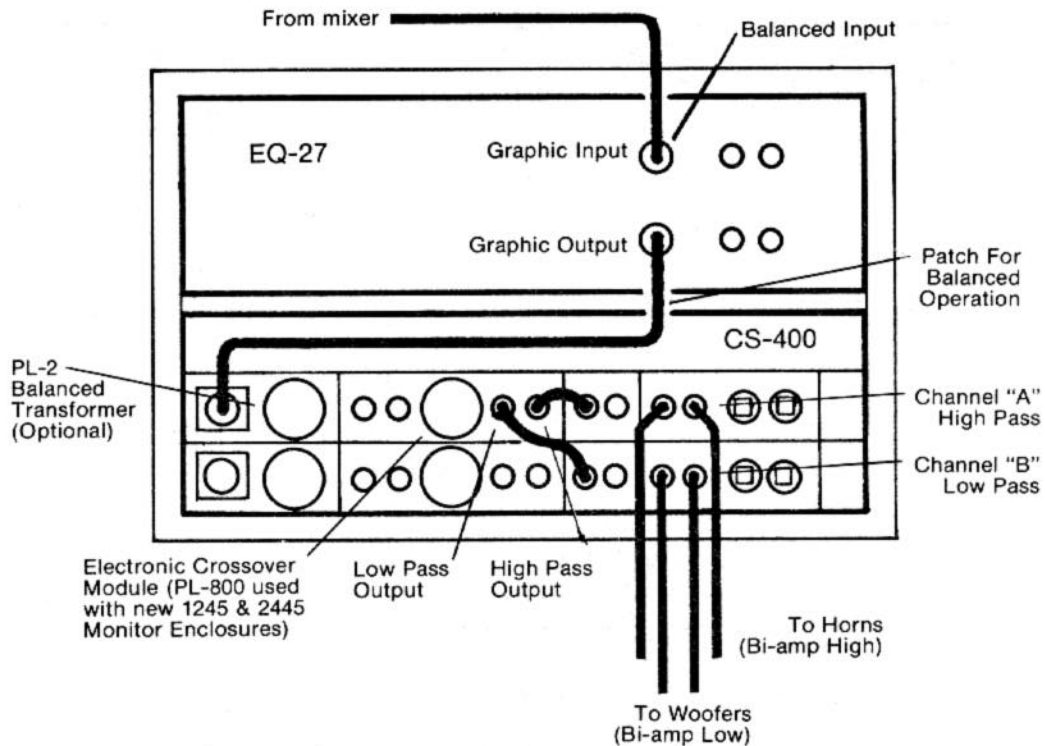

BI-AMPLIFICATION

Transformer Balanced

NOTE! For unbalanced operation, patch should be made from 1/4" phone jacks.

Due to our efforts for constant improvement, features and specifications are subject to change without notice.

PEAVEY ELECTRONICS CORP.
711 A Street / Meridian, MS 39301
© 1982
Printed in U.S.A.
80370358 7/82