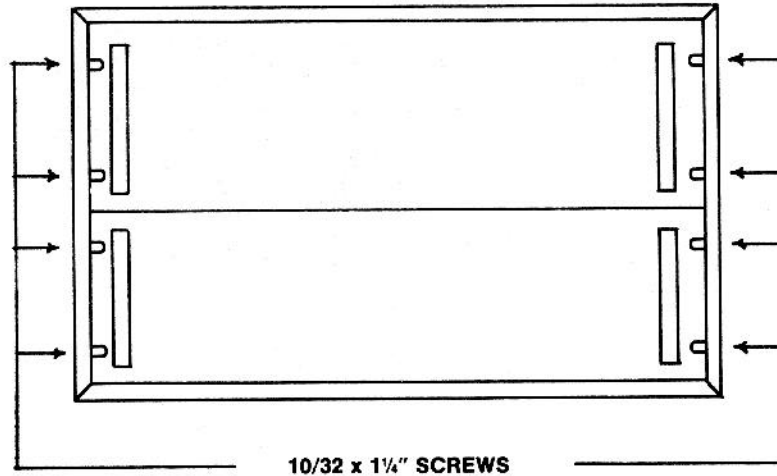

M-400™

Mounting & Patching Instructions

The M-400™ is supplied with eight 10/32 x 1 1/4" mounting screws and two 2 ft. shielded patch cords. See diagrams for proper mounting and patching.

DANGER

EXPOSURE TO EXTREMELY HIGH NOISE LEVELS MAY CAUSE A PERMANENT HEARING LOSS. INDIVIDUALS VARY CONSIDERABLY IN SUSCEPTIBILITY TO NOISE INDUCED HEARING LOSS, BUT NEARLY EVERYONE WILL LOSE SOME HEARING IF EXPOSED TO SUFFICIENTLY INTENSE NOISE FOR A SUFFICIENT TIME.