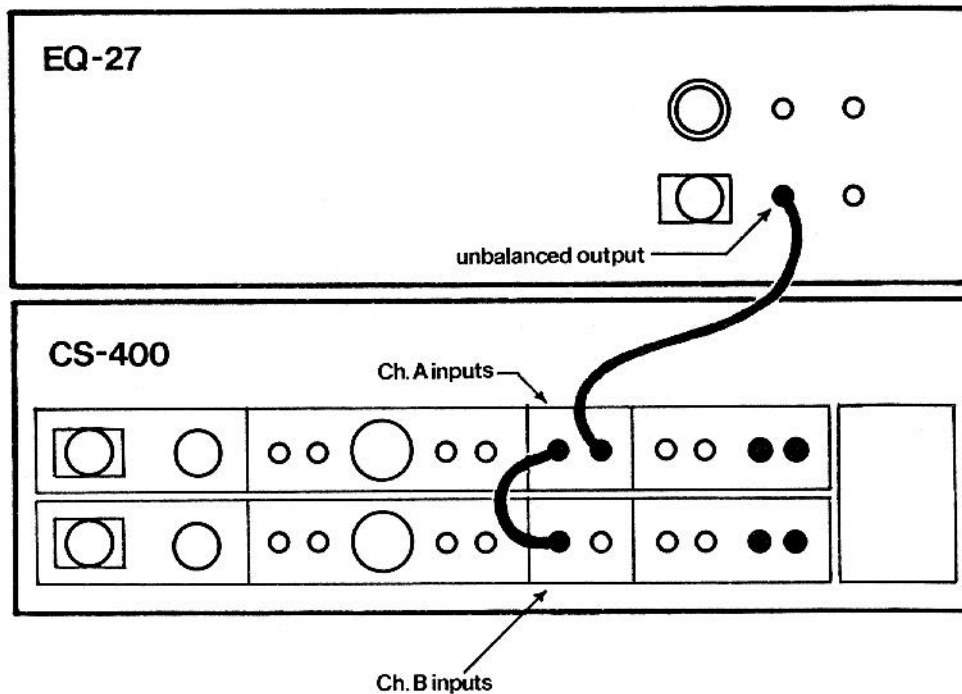

M-400™

Mounting & Patching Instructions

The M-400™ is supplied with eight 10/32 x 1 1/4" mounting screws and two 2 ft. shielded patch cords. See diagrams for proper mounting and patching.

DANGER

EXPOSURE TO EXTREMELY HIGH NOISE LEVELS MAY CAUSE A PERMANENT HEARING LOSS. INDIVIDUALS VARY CONSIDERABLY IN SUSCEPTIBILITY TO NOISE INDUCED HEARING LOSS, BUT NEARLY EVERYONE WILL LOSE SOME HEARING IF EXPOSED TO SUFFICIENTLY INTENSE NOISE FOR A SUFFICIENT TIME.