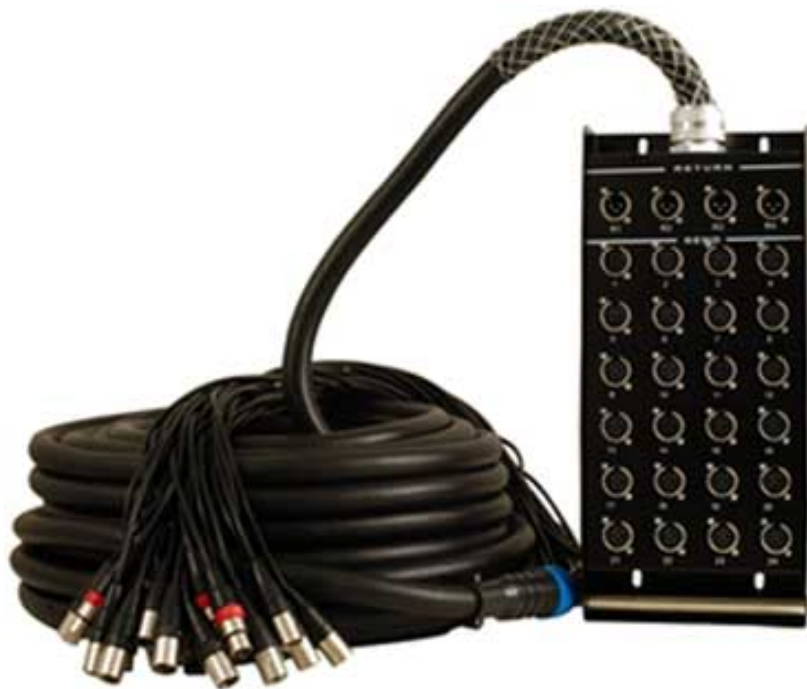

# PV 24/4 Snake 100 Foot XLR Returns

## OVERVIEW

PV 24/4 Snake 100' XLR Returns

## FEATURES

- All-metal chassis
- Soldered connectors
- Color-coded returns for easy identification
- Only available in 100' lengths
- Options: 12/4, 16/4, 20/4 and 24/4 models with XLR or 1/4" returns
- Weight Unpacked: 50.71 lb(23 kg)
- Weight Packed: 53.79 lb(24.4 kg)
- Width Packed: 18.75"(47.625 cm)
- Height Packed: 22"(55.88 cm)
- Depth Packed: 13.5"(34.29 cm)