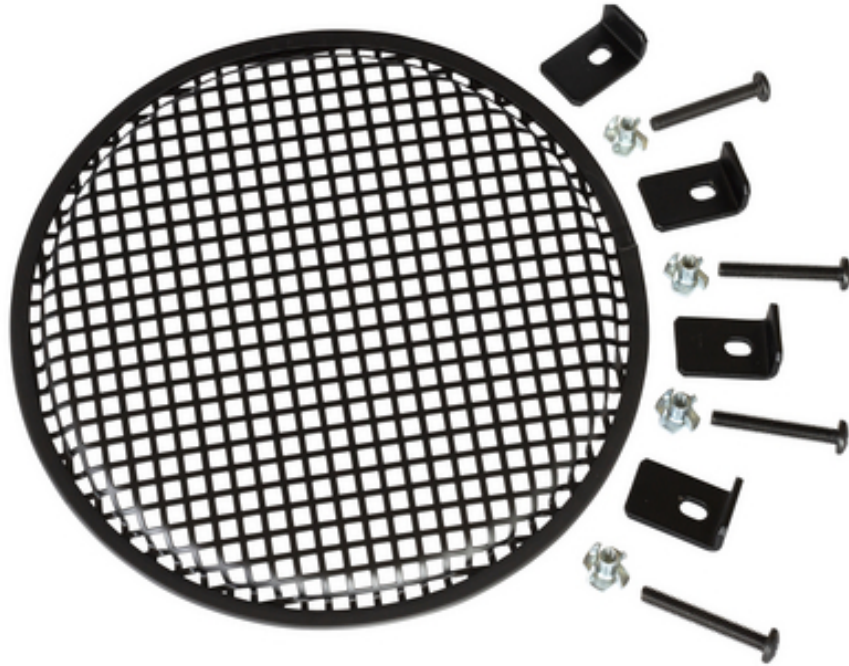

# 12 Inch Grille Kit

## OVERVIEW

12 Inch Grille Kit

## FEATURES

- Manufactured from 1.2mm steel
- Matte black powder coated paint finish
- Surrounded with rubber trim insulator to reduce rattle
- Four 90 degree mounting brackets and 1/4-20 hardware included
- Weight Unpacked: 1.17 lb(0.531 kg)
- Weight Packed: 1.17 lb(0.531 kg)
- Width Packed: 12.125"(30.7975 cm)
- Height Packed: 12.125"(30.7975 cm)
- Depth Packed: 1.5"(3.81 cm)